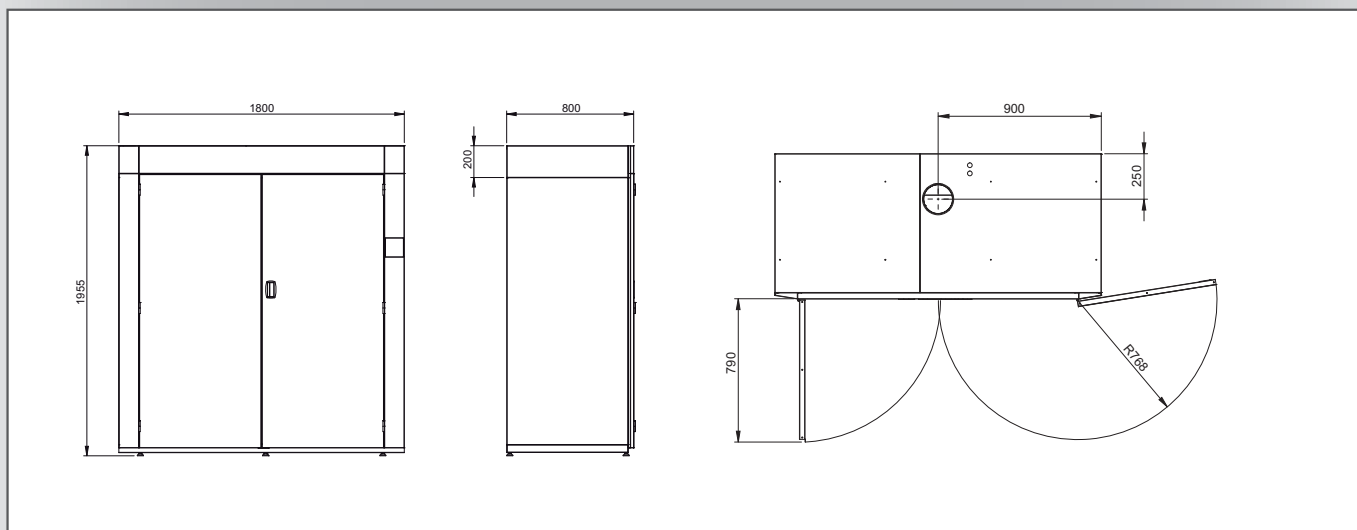

Main specifications		LFDC6
Loading capacity max	kg	30
Complete overalls	pcs	6
Heating effect	kW	12
Total effect	kW	12,45

Technical specification		LFDC6
ELECTRICAL CONNECTIONS		
Electrical connection*		3~N, 400 V, 50 Hz
Fuse	A	20
Total effect	kW	12,45
Heating elements	kW	12
AIR CONNECTIONS		
Outlet exhaust	ø mm/inch	160/6,3
Outlet air flow	m³/h	600
SHIPPING DATA		
Net	kg/lbs	200/441
Crated	kg/lbs	40/88,2
Shipping data net	kg/lbs	240/529
Shipping volume	m³	1,76
OPTIONAL EXTRAS		
Air exchanger 1 vent., 125 mm/4,92 inch	part number	141009
Air exchanger 2 vent., 160 mm/3,6 inch	part number	141018
Rack for gloves	part number	131008
Rack for boots	part number	131009
DIMENSIONS		
Width	mm/inch	1800/71
Depth	mm/inch	800/31,5
Height, inner	mm/inch	1752/69
Height, outhter	mm/inch	1955/77

* Other voltage on request.

Lavamac preserves the right to change the machines and the specification in this leaflet at any time, without prior notice. Details and photographs are only for information and never binding.

www.lavamac.eu